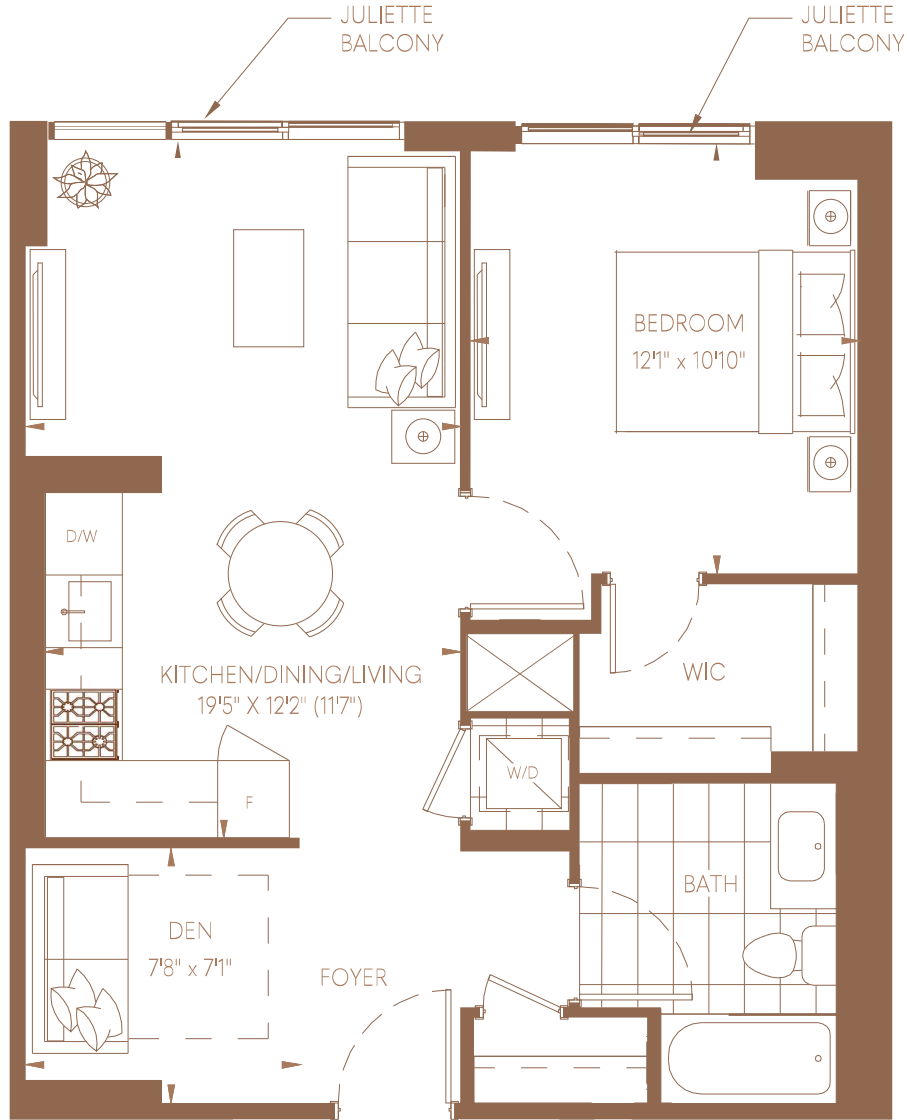

TANGO

683 sq.ft.
One Bedroom + Den
One Bath

ADAGIO

Floors 22-28

*Prices, sizes and specifications subject to change without notice, E.&O.E. The dimensions shown of this plan are approximate and subject to normal construction variances. Actual useable floor space within the unit may vary from any stated floor areas or dimensions on this plan. Furniture is displayed for illustration purposes only and does not necessarily reflect the electrical, cable or internet outlets. Suites are sold unfurnished. For more information on the method used for calculating the floor area of any unit, reference should be made to Home Construction Regulatory Authority ("HCRA") Directive.