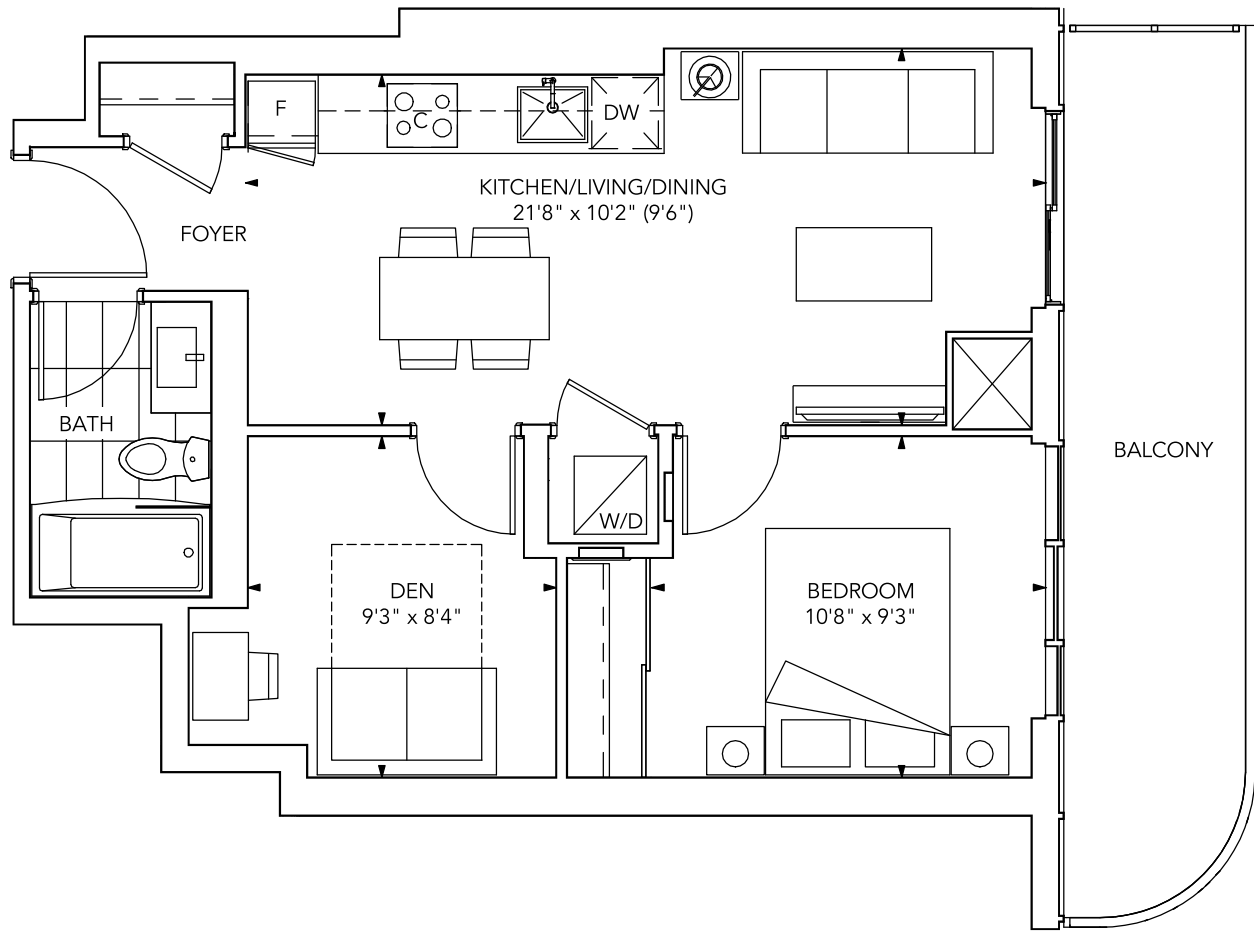

SYDNEY 562

One Bedroom + Den, One Bath

Interior: 562 sq.ft. | Exterior: 115 sq.ft.

Total: 677 sq.ft.

GRAND

FESTIVAL
South VMC

Typical Floor | Tower D

*Prices, sizes and specifications subject to change without notice. E.&O.E. The dimensions shown of this plan are approximate and subject to normal construction variances. Actual useable floor space within the unit may vary from any stated floor areas or dimensions on this plan. Furniture is displayed for illustration purposes only and does not necessarily reflect the electrical plan for the suite. Suites are sold unfurnished. For more information on the method used for calculating the floor area of any unit, reference should be made to Builder Bulletin No. 22 published by Tarion.