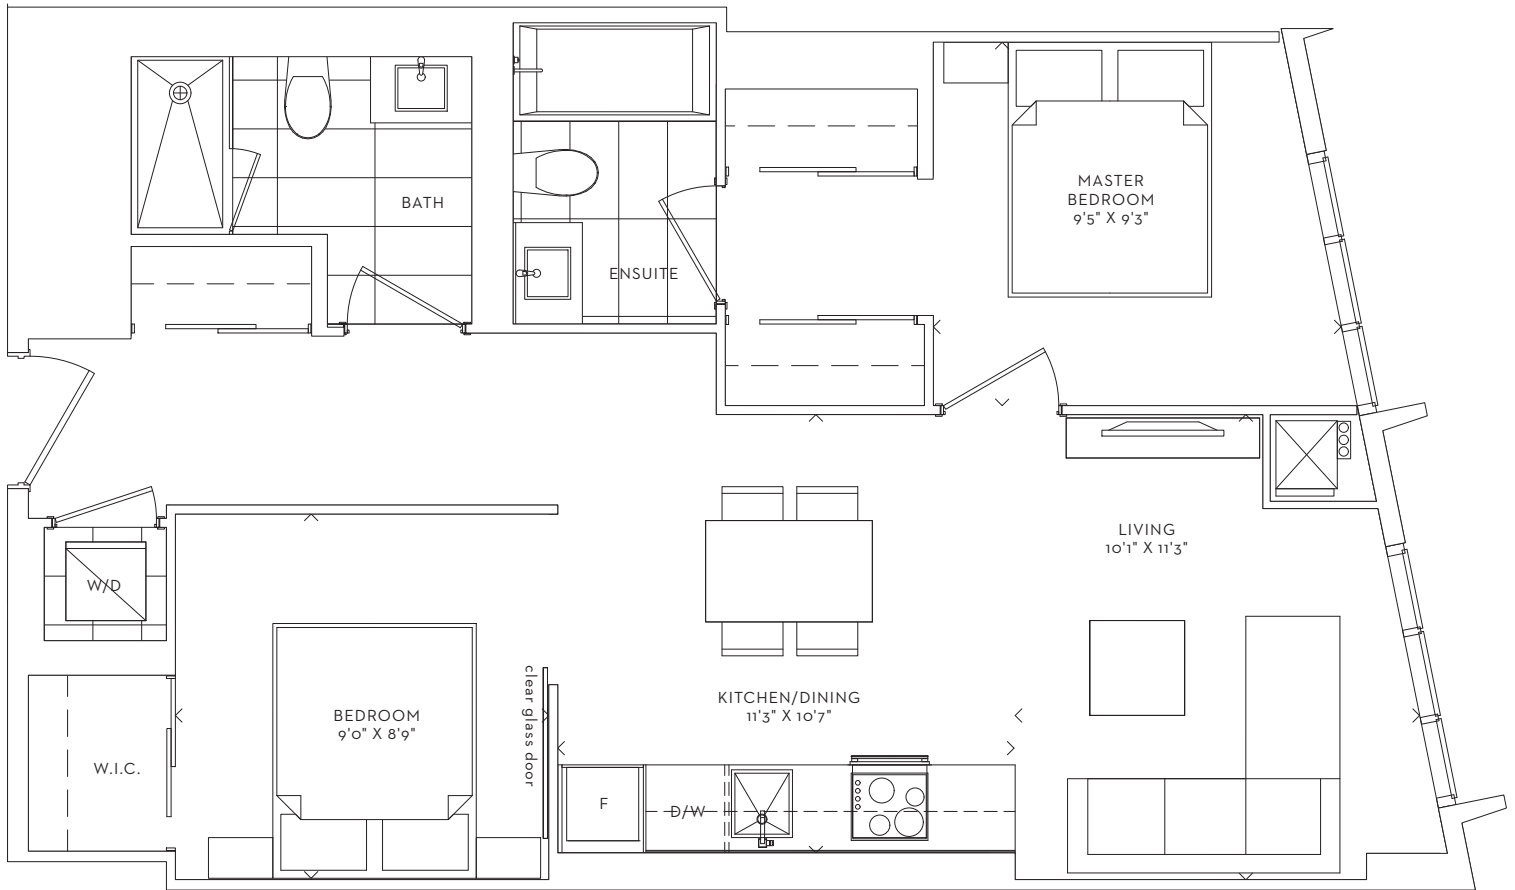

SPLASH
TWO BEDROOM
INTERIOR 696 SF

*Prices, sizes and specifications subject to change without notice. E.&O.E. The dimensions shown of this plan are approximate and subject to normal construction variances. Actual useable floor space within the unit may vary from any stated floor areas or dimensions on this plan. Furniture is displayed for illustration purposes only and does not necessarily reflect the electrical plan for the suite. Suites are sold unfurnished. For more information on the method used for calculating the floor area of any unit, reference should be made to Builder Bulletin No. 22 published by Tarion.