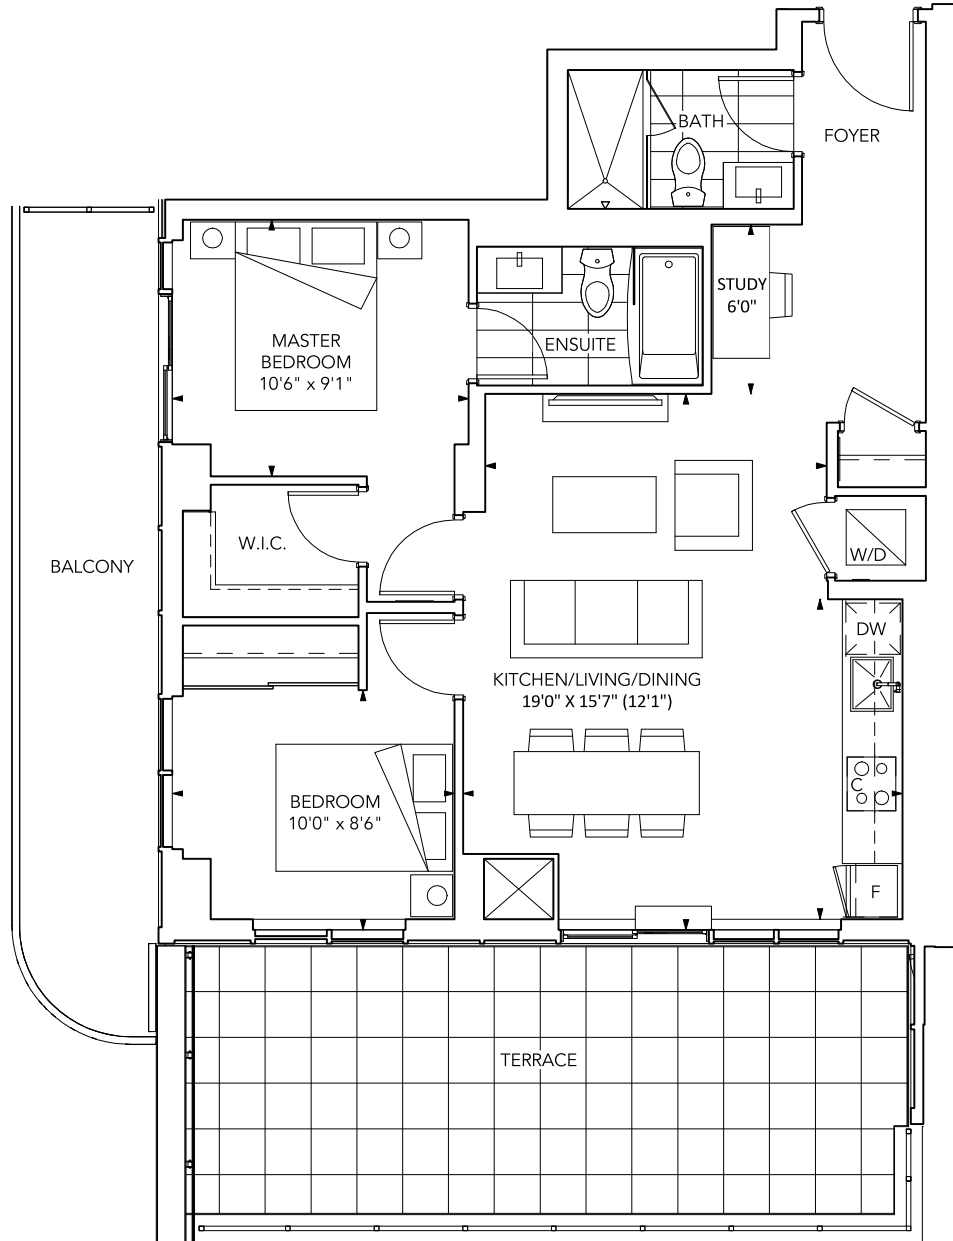

SHANGHAI 827

Two Bedroom + Study, Two Bath

Interior: 827 sq.ft. | Exterior: 403 sq.ft.

Total: 1230 sq.ft.

GRAND

FESTIVAL
South VMC

Penthouse | Tower C

*Prices, sizes and specifications subject to change without notice, E.&O.E. The dimensions shown of this plan are approximate and subject to normal construction variances. Actual useable floor space within the unit may vary from any stated floor areas or dimensions on this plan. Furniture is displayed for illustration purposes only and does not necessarily reflect the electrical plan for the suite. Suites are sold unfurnished. For more information on the method used for calculating the floor area of any unit, reference should be made to Builder Bulletin No. 22 published by Tarion.