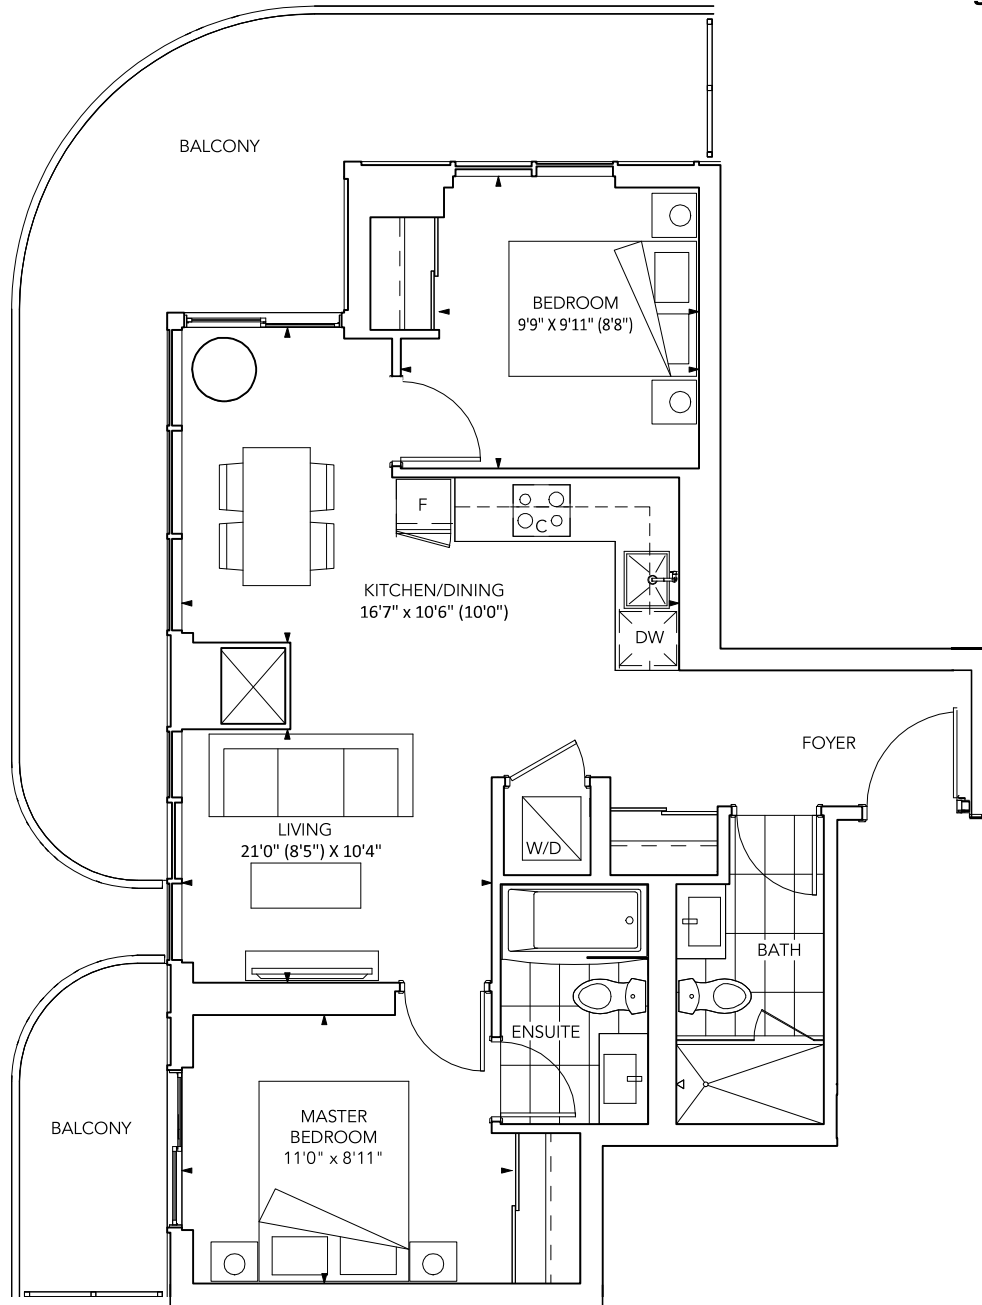

# SHANGHAI 730

Two Bedroom, Two Bath

Interior: 730 sq.ft. | Exterior: 287 sq.ft.

Total: 1017 sq.ft.

# GRAND

**FESTIVAL**  
South VMC

Penthouse | Tower C

\*Prices, sizes and specifications subject to change without notice. E.&O.E. The dimensions shown of this plan are approximate and subject to normal construction variances. Actual useable floor space within the unit may vary from any stated floor areas or dimensions on this plan. Furniture is displayed for illustration purposes only and does not necessarily reflect the electrical plan for the suite. Suites are sold unfurnished. For more information on the method used for calculating the floor area of any unit, reference should be made to Builder Bulletin No. 22 published by Tarion.