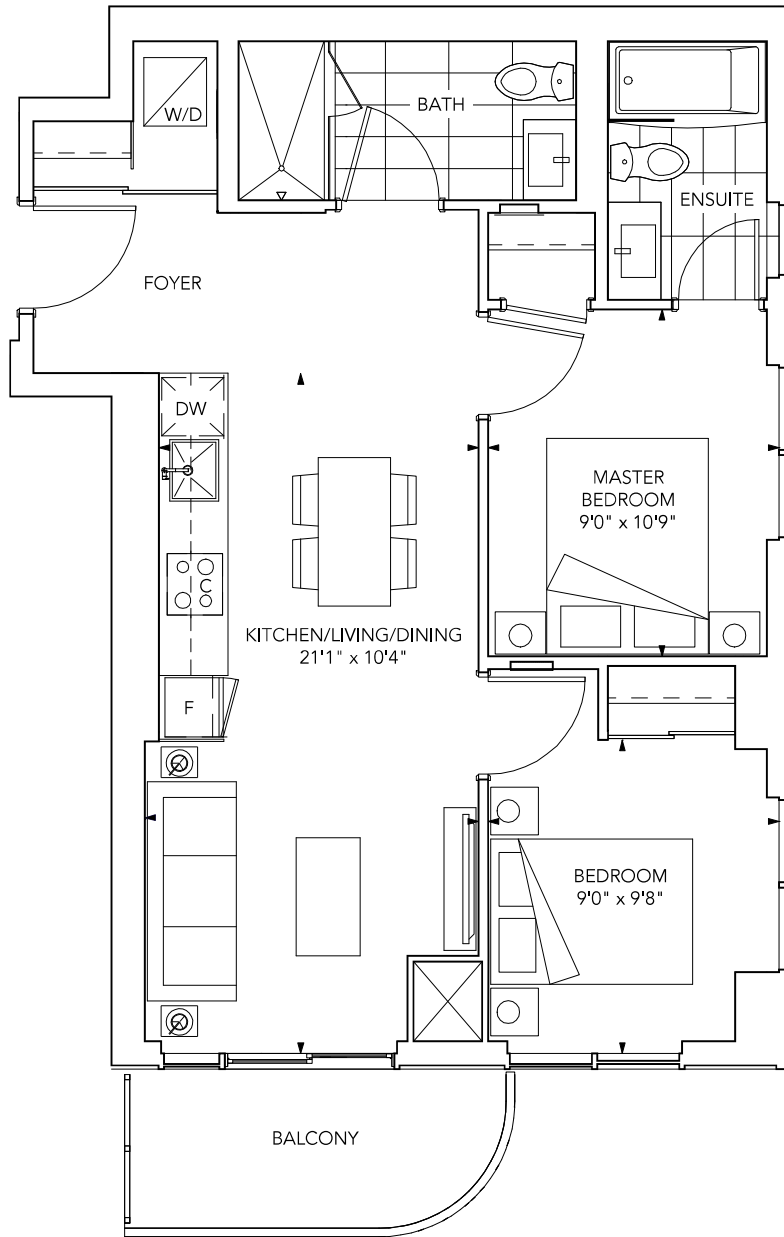

SHANGHAI 698

Two Bedroom, Two Bath

Interior: 698 sq.ft. | Exterior: 54 sq.ft.

Total: 752 sq.ft.

GRAND

FESTIVAL
South VMC

Typical Floor | Tower D

*Prices, sizes and specifications subject to change without notice, E.&O.E. The dimensions shown of this plan are approximate and subject to normal construction variances. Actual useable floor space within the unit may vary from any stated floor areas or dimensions on this plan. Furniture is displayed for illustration purposes only and does not necessarily reflect the electrical plan for the suite. Suites are sold unfurnished. For more information on the method used for calculating the floor area of any unit, reference should be made to Builder Bulletin No. 22 published by Tarion.