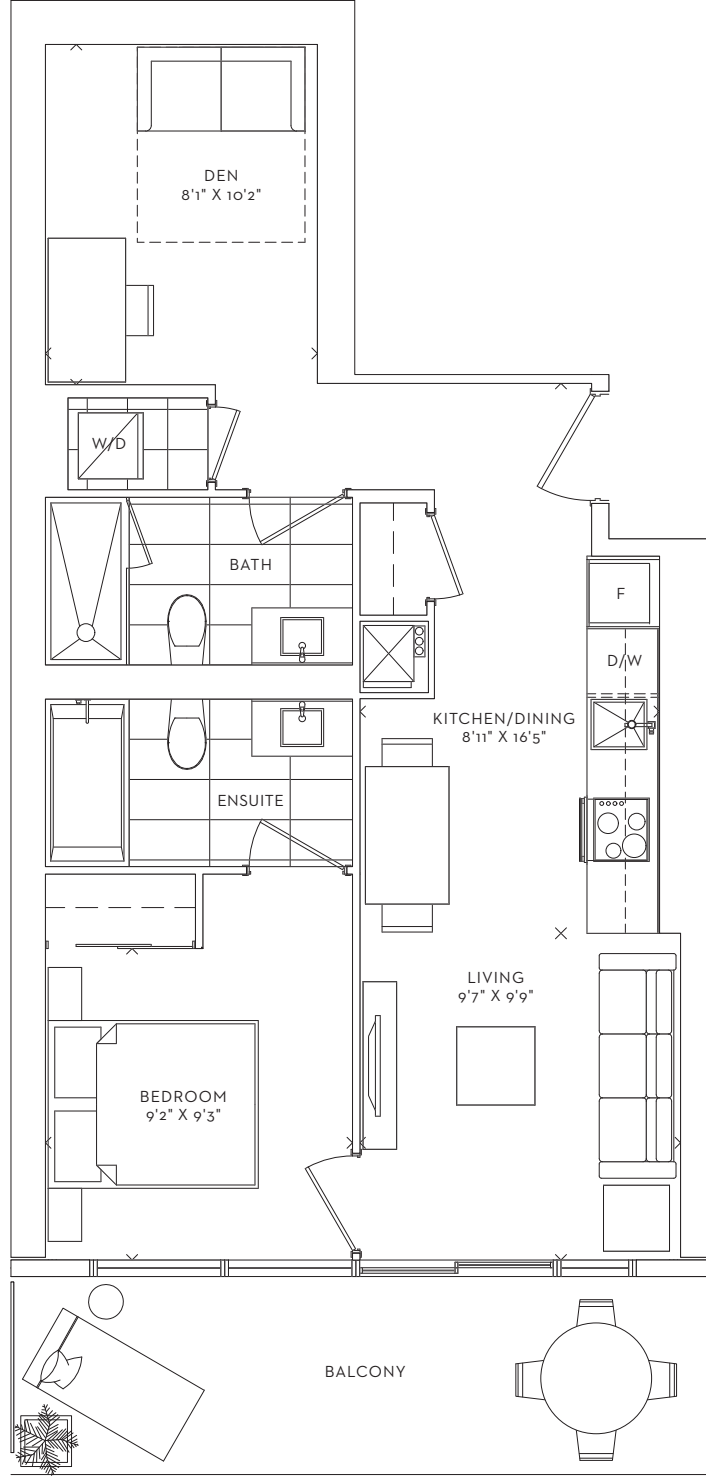

**OCEAN**  
ONE BEDROOM + DEN  
INTERIOR 663 SF  
BALCONY 114 SF  
**TOTAL 777 SF**

FLOORS 50-75

\*Prices, sizes and specifications subject to change without notice, E.&O.E. The dimensions shown of this plan are approximate and subject to normal construction variances. Actual useable floor space within the unit may vary from any stated floor areas or dimensions on this plan. Furniture is displayed for illustration purposes only and does not necessarily reflect the electrical plan for the suite. Suites are sold unfurnished. For more information on the method used for calculating the floor area of any unit, reference should be made to Builder Bulletin No. 22 published by Tarion.