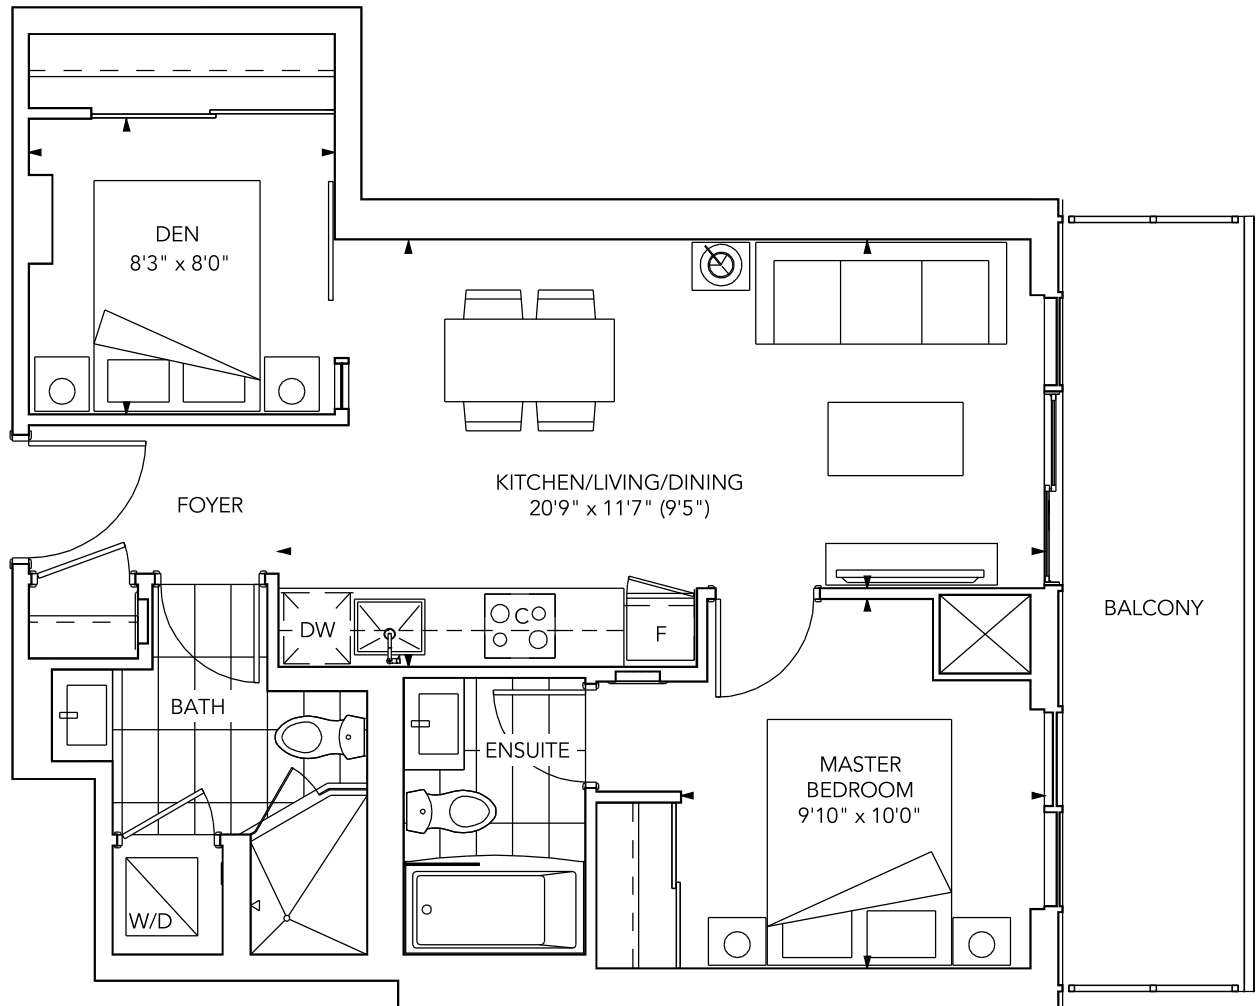

NAIROBI 626

One Bedroom + Den, Two Bath

Interior: 626 sq.ft. | Exterior: 102 sq.ft.

Total: 728 sq.ft.

GRAND

FESTIVAL
South VMC

Typical Floor | Tower D

*Prices, sizes and specifications subject to change without notice, E.&O.E. The dimensions shown of this plan are approximate and subject to normal construction variances. Actual useable floor space within the unit may vary from any stated floor areas or dimensions on this plan. Furniture is displayed for illustration purposes only and does not necessarily reflect the electrical plan for the suite. Suites are sold unfurnished. For more information on the method used for calculating the floor area of any unit, reference should be made to Builder Bulletin No. 22 published by Tarion.