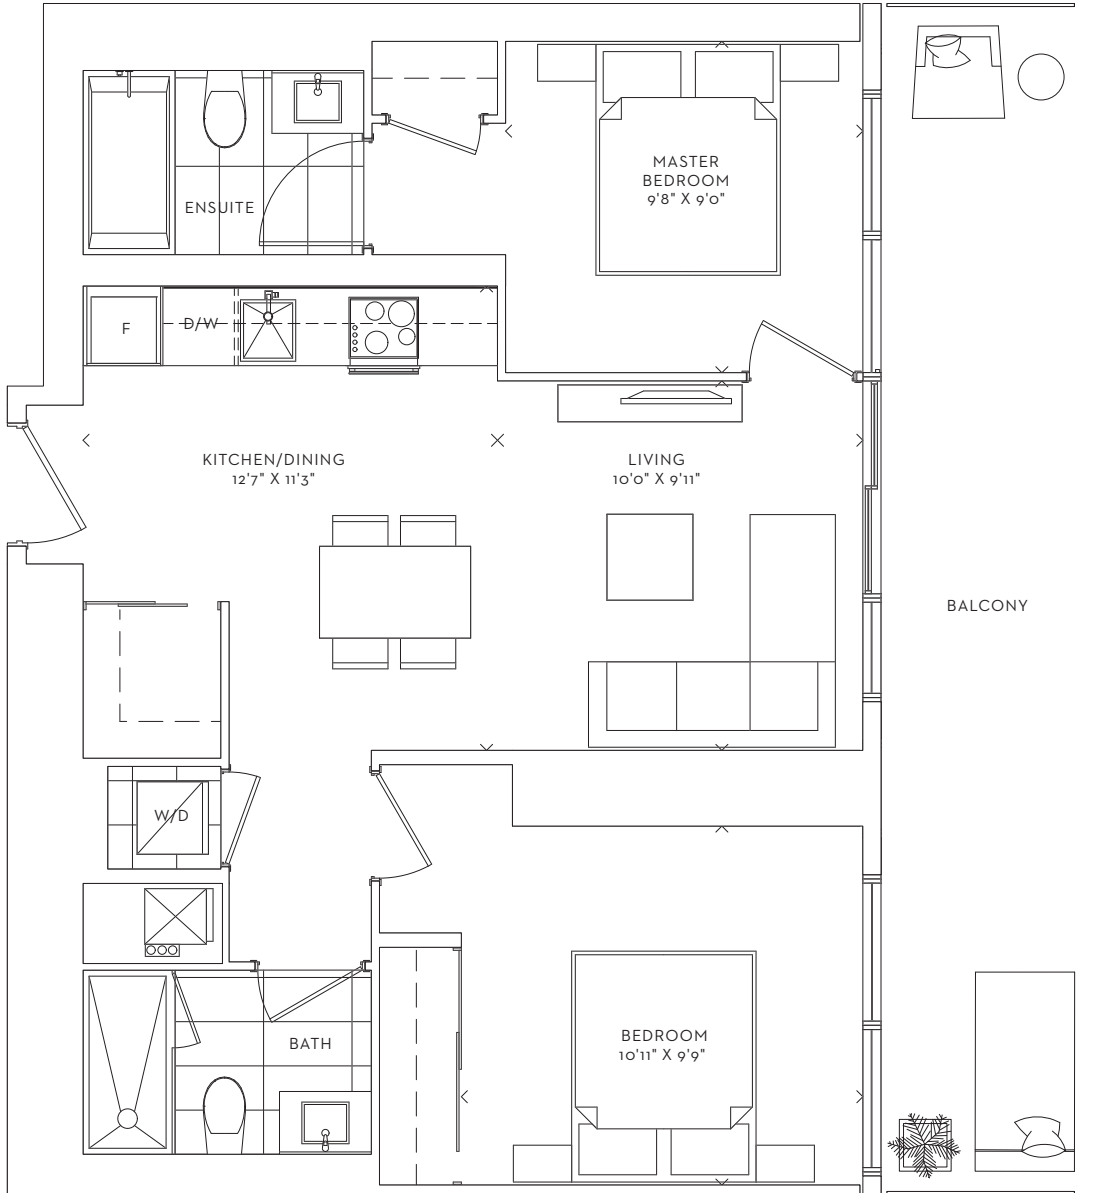

LAKE
TWO BEDROOM
INTERIOR 738 SF
BALCONY 175 SF
TOTAL 913 SF

FLOORS 50-75

*Prices, sizes and specifications subject to change without notice. E.&O.E. The dimensions shown of this plan are approximate and subject to normal construction variances. Actual useable floor space within the unit may vary from any stated floor areas or dimensions on this plan. Furniture is displayed for illustration purposes only and does not necessarily reflect the electrical plan for the suite. Suites are sold unfurnished. For more information on the method used for calculating the floor area of any unit, reference should be made to Builder Bulletin No. 22 published by Tarion.