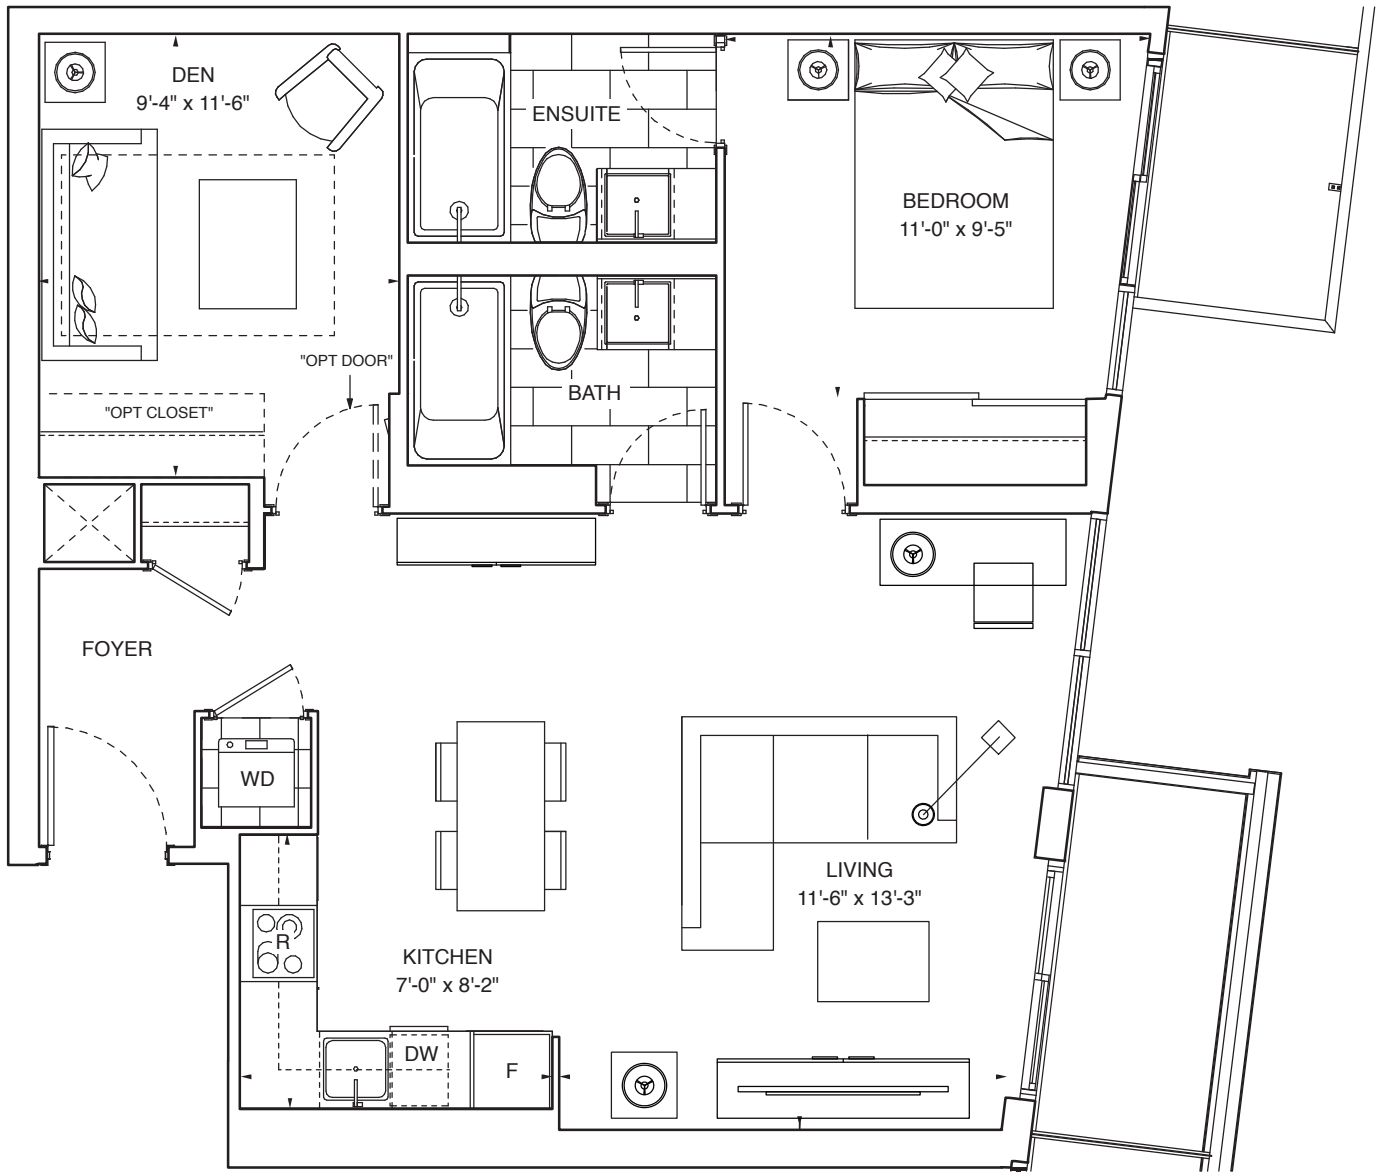

THE
EGLINTON
 YONGE AT HEART

DUPLEX
 1 BEDROOM + DEN
 789 sq.ft.

menkes.com

UPPER TYPICAL

Prices and specifications subject to change without notice. E.&O.E. The dimensions shown on this plan are approximate only. Actual useable floor space within the unit may vary from any stated floor areas or dimensions on this plan. For more information on the method used for calculating the floor area of any unit, reference should be made to Builder Bulletin No. 22 published by Tarion.