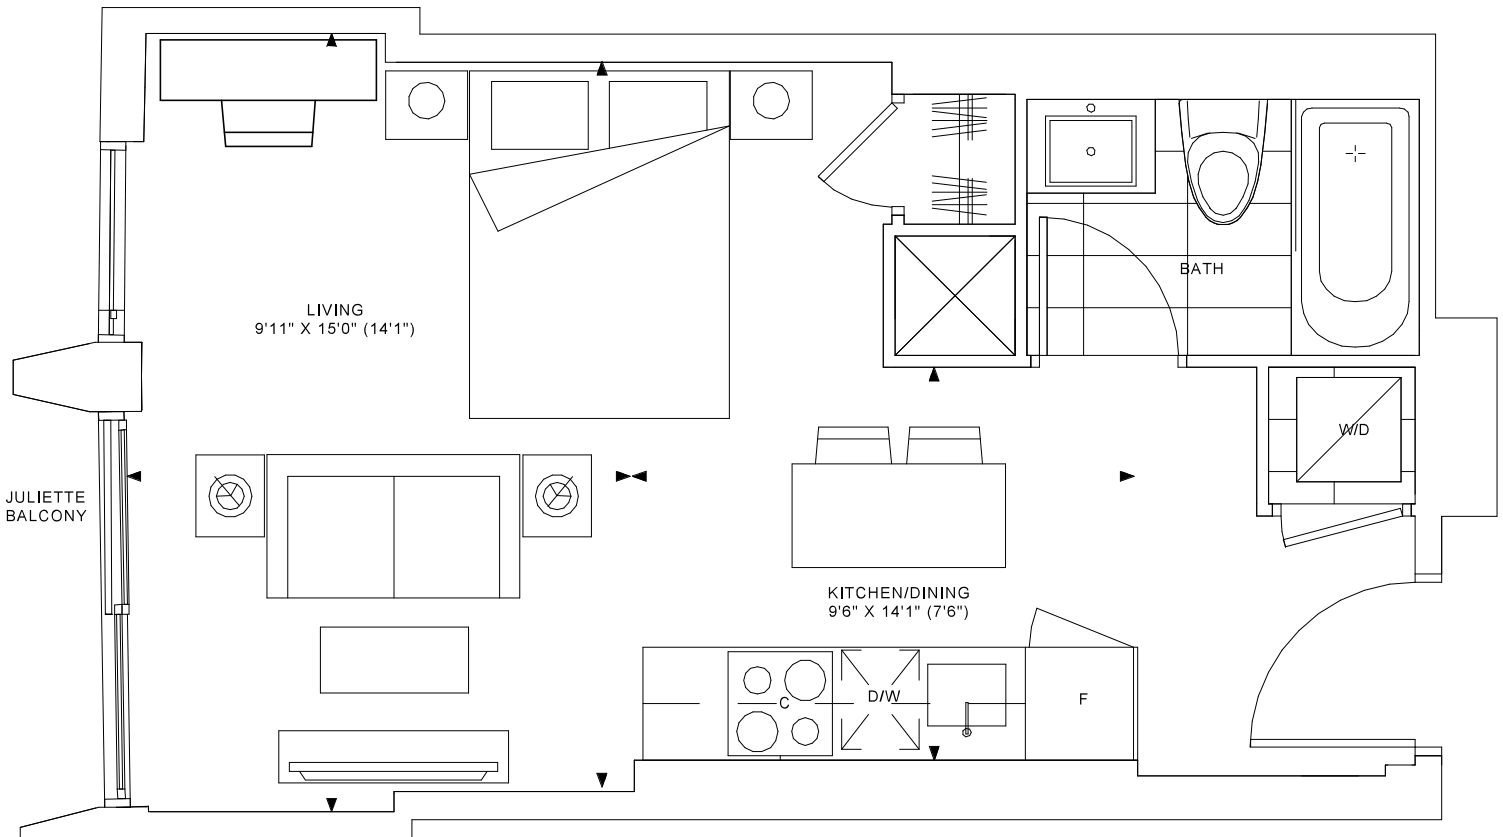

The Dixon 393

Studio, One Bath

Interior: 393 S.F.

Exterior: 0 S.F.

Total: 393 S.F.

UPPER TYPICAL

THE WHITFIELD

RESIDENCES ON FRONT

*Prices, sizes and specifications subject to change without notice. E.&O.E. The dimensions shown of this plan are approximate and subject to normal construction variances. Actual useable floor space within the unit may vary from any stated floor areas or dimensions on this plan. Furniture is displayed for illustration purposes only and does not necessarily reflect the electrical plan for the suite. Suites are sold unfurnished. For more information on the method used for calculating the floor area of any unit, reference should be made to Home Construction Regulatory Authority ("HCRA") Directive.