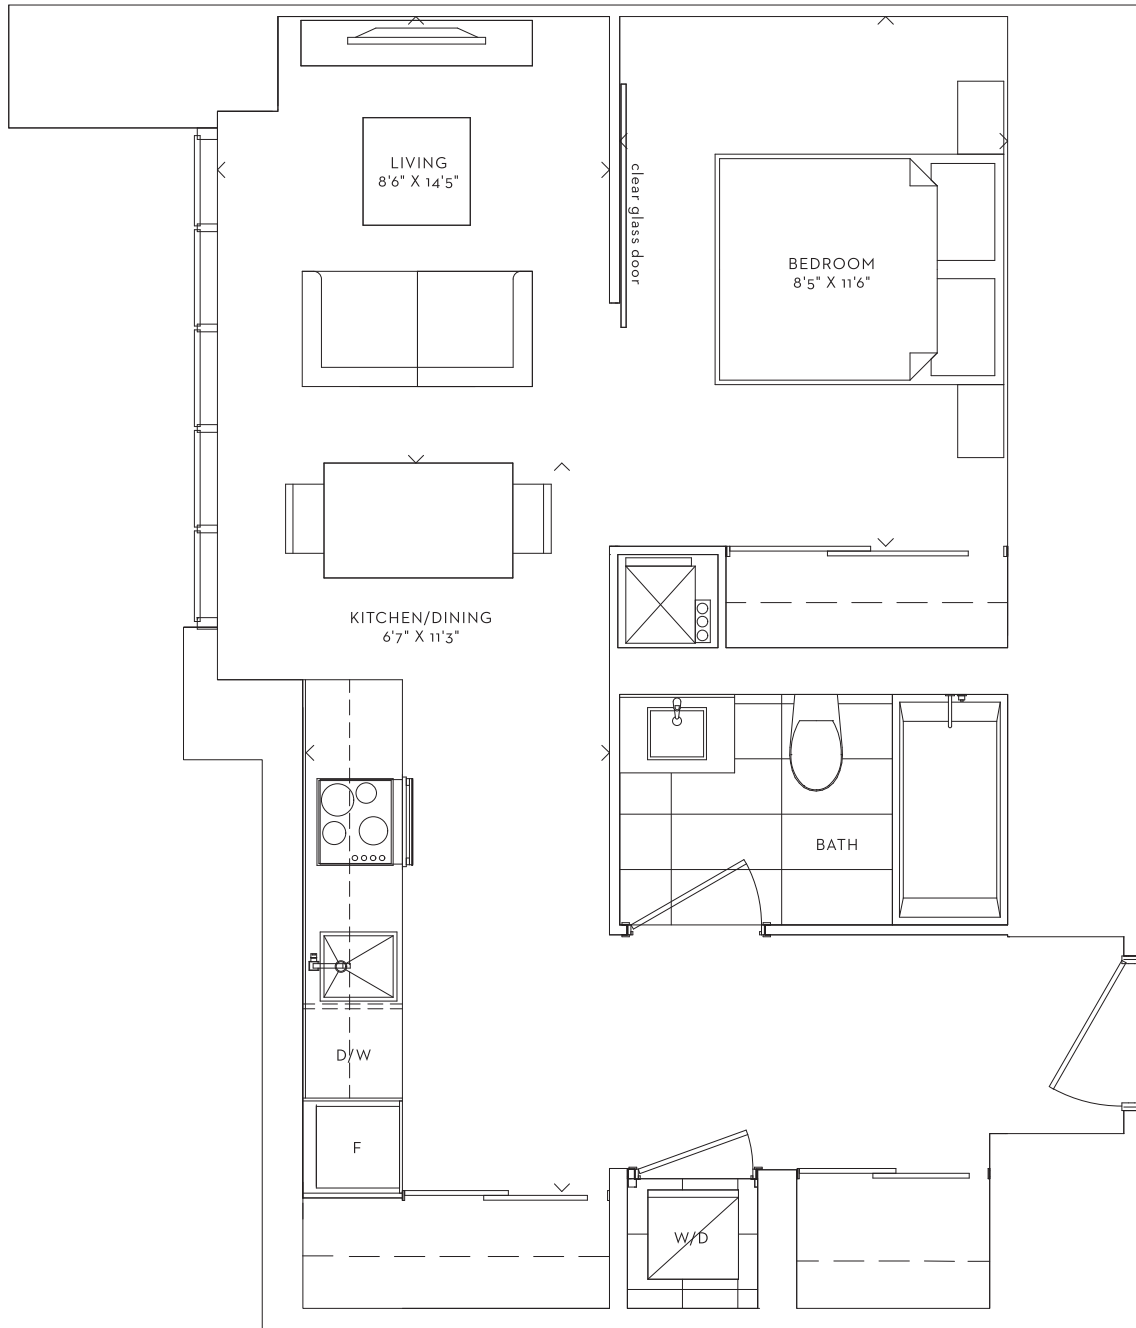

CORAL
ONE BEDROOM
INTERIOR 539 SF

FLOOR 8

*Prices, sizes and specifications subject to change without notice. E.&O.E. The dimensions shown of this plan are approximate and subject to normal construction variances. Actual useable floor space within the unit may vary from any stated floor areas or dimensions on this plan. Furniture is displayed for illustration purposes only and does not necessarily reflect the electrical plan for the suite. Suites are sold unfurnished. For more information on the method used for calculating the floor area of any unit, reference should be made to Builder Bulletin No. 22 published by Tarion.