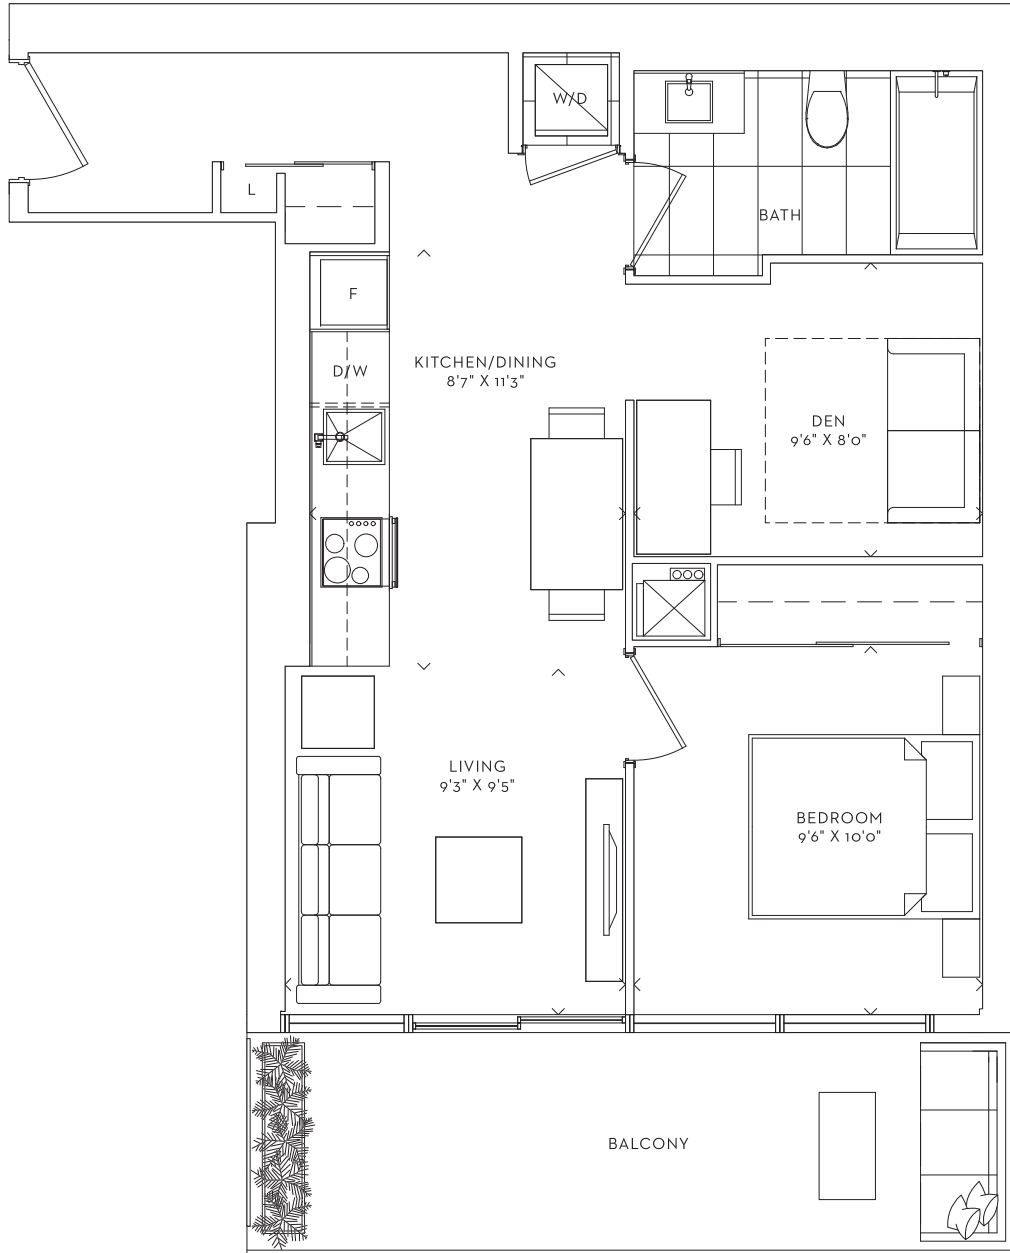

CHANNEL
ONE BEDROOM + DEN
INTERIOR 618 SF
BALCONY 115 SF
TOTAL 733 SF

FLOORS : 12 - 45