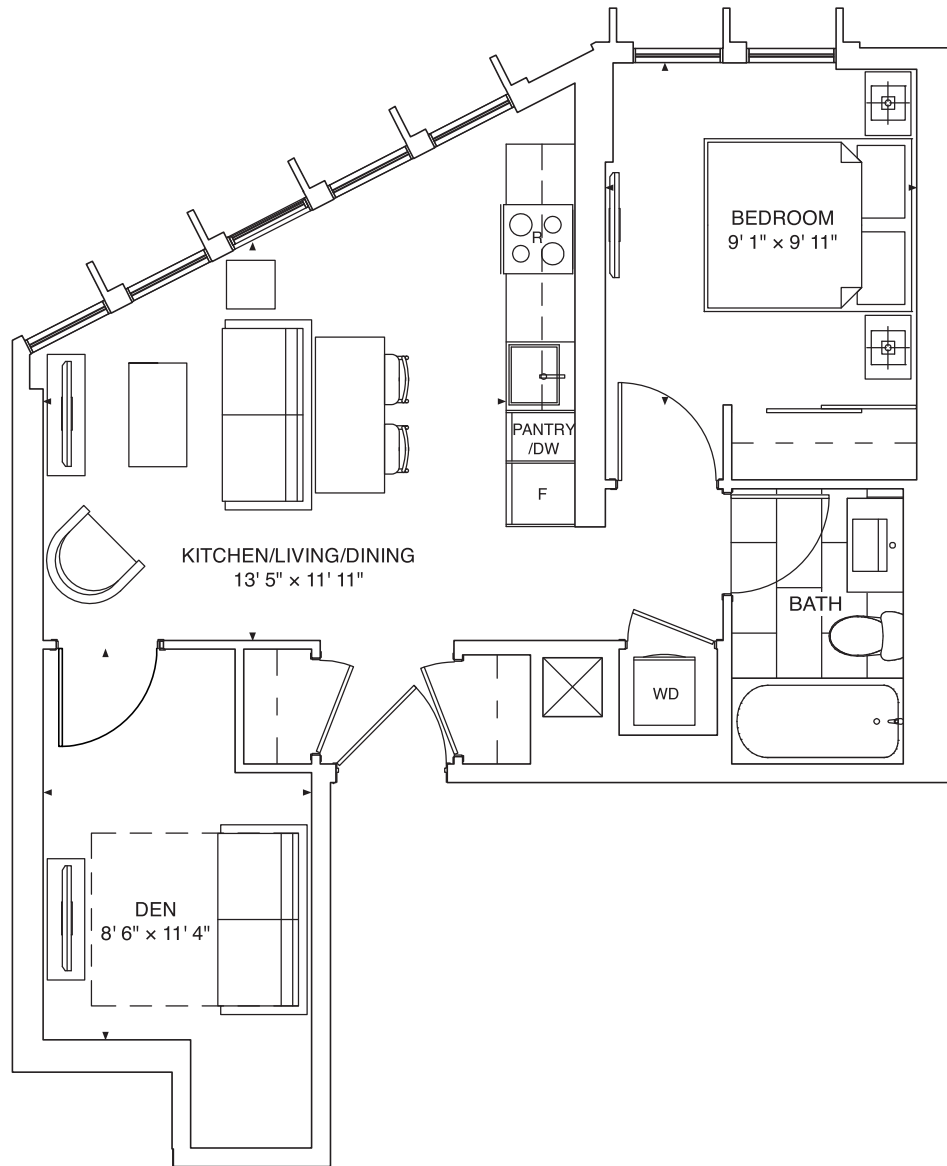

FLEUR

CHURCH X SHUTER

CARDINAL

582 sq.ft.

1 BEDROOM + DEN

FLOOR 6

FLOORS 7-11

*Prices, sizes and specifications subject to change without notice. E.&O.E. The dimensions shown of this plan are approximate and subject to normal construction variances. Actual useable floor space within the unit may vary from any stated floor areas or dimensions on this plan. Furniture is displayed for illustration purposes only and does not necessarily reflect the electrical plan for the suite. Suites are sold unfurnished. For more information on the method used for calculating the floor area of any unit, reference should be made to Builder Bulletin No. 22 published by Tarion.