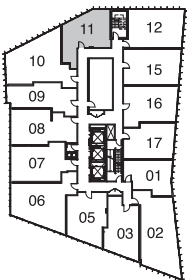

FLEUR

CHURCH X SHUTER

CARDINAL

582 sq.ft.

1 BEDROOM + DEN

FLOOR 6

FLOORS 7-11

*Prices, sizes and specifications subject to change without notice. E.&O.E. The dimensions shown of this plan are approximate and subject to normal construction variances. Actual useable floor space within the unit may vary from any stated floor areas or dimensions on this plan. Furniture is displayed for illustration purposes only and does not necessarily reflect the electrical plan for the suite. Suites are sold unfurnished. For more information on the method used for calculating the floor area of any unit, reference should be made to Builder Bulletin No. 22 published by Tarion.